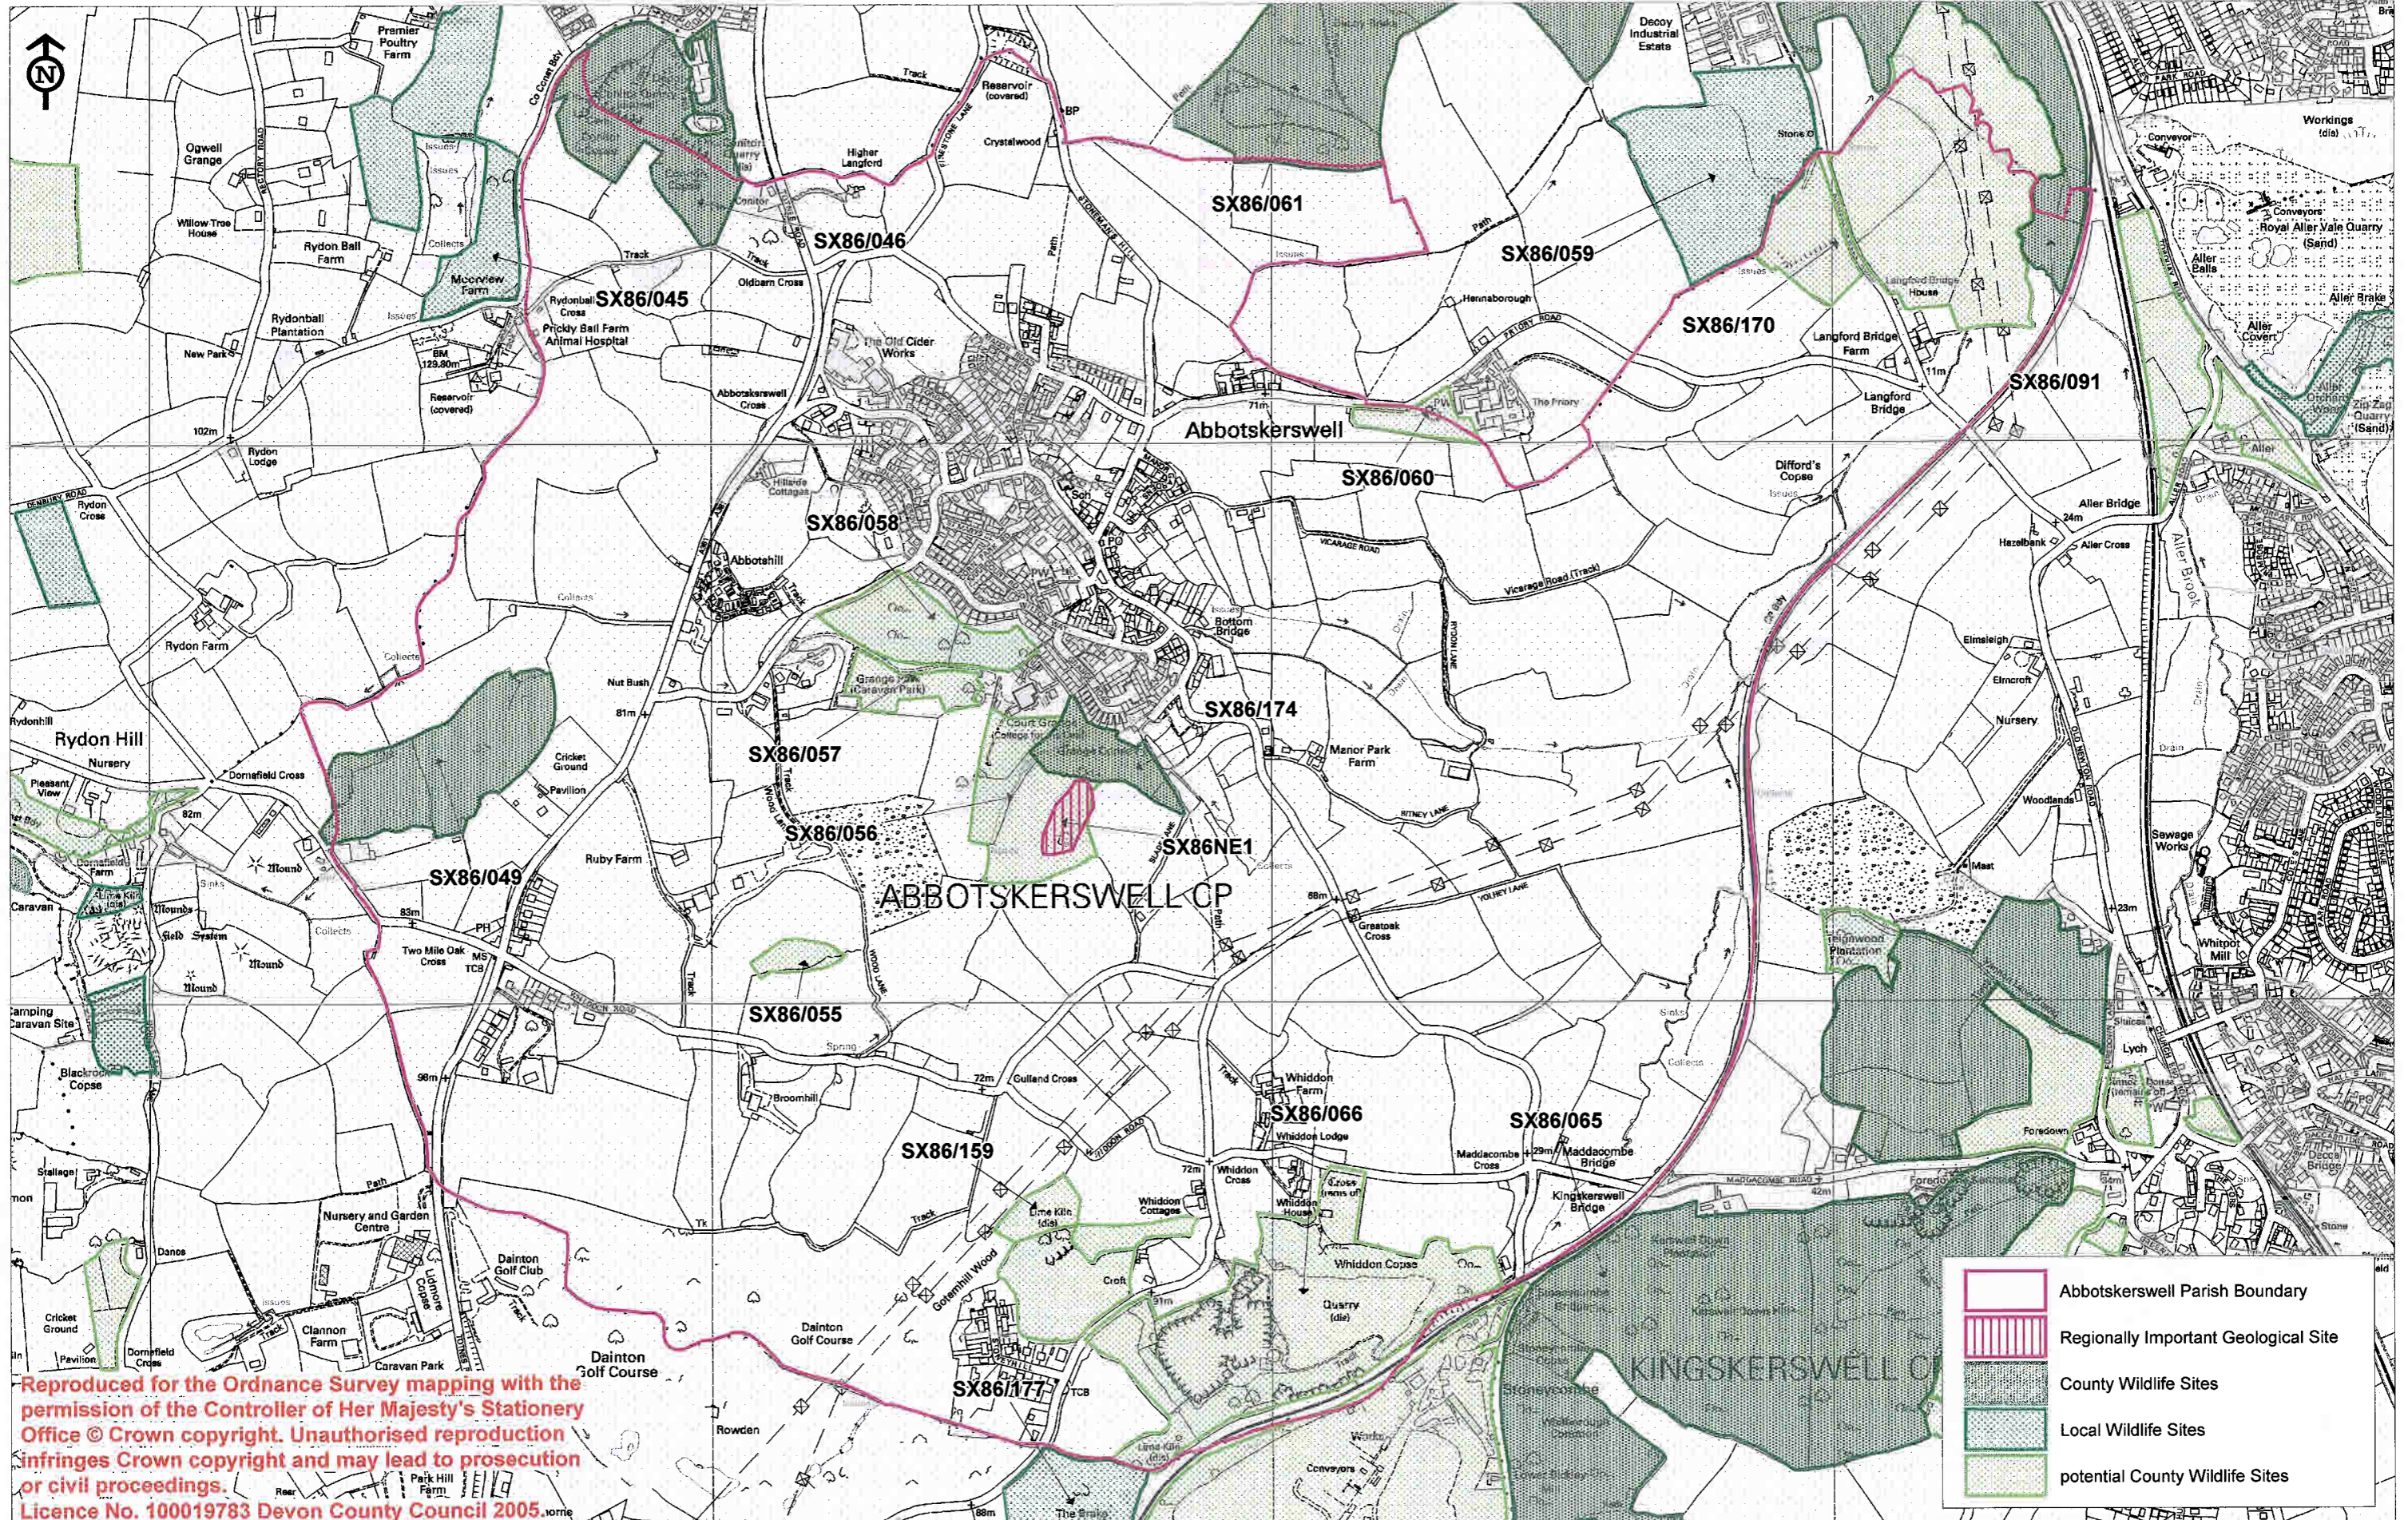

Appendix 5 - Wildlife Sites within Abbotskerswell Parish Boundary (2006)

Reproduced for the Ordnance Survey mapping with the permission of the Controller of Her Majesty's Stationery Office © Crown copyright. Unauthorised reproduction infringes Crown copyright and may lead to prosecution or civil proceedings. Licence No. 100019783 Devon County Council 2005.