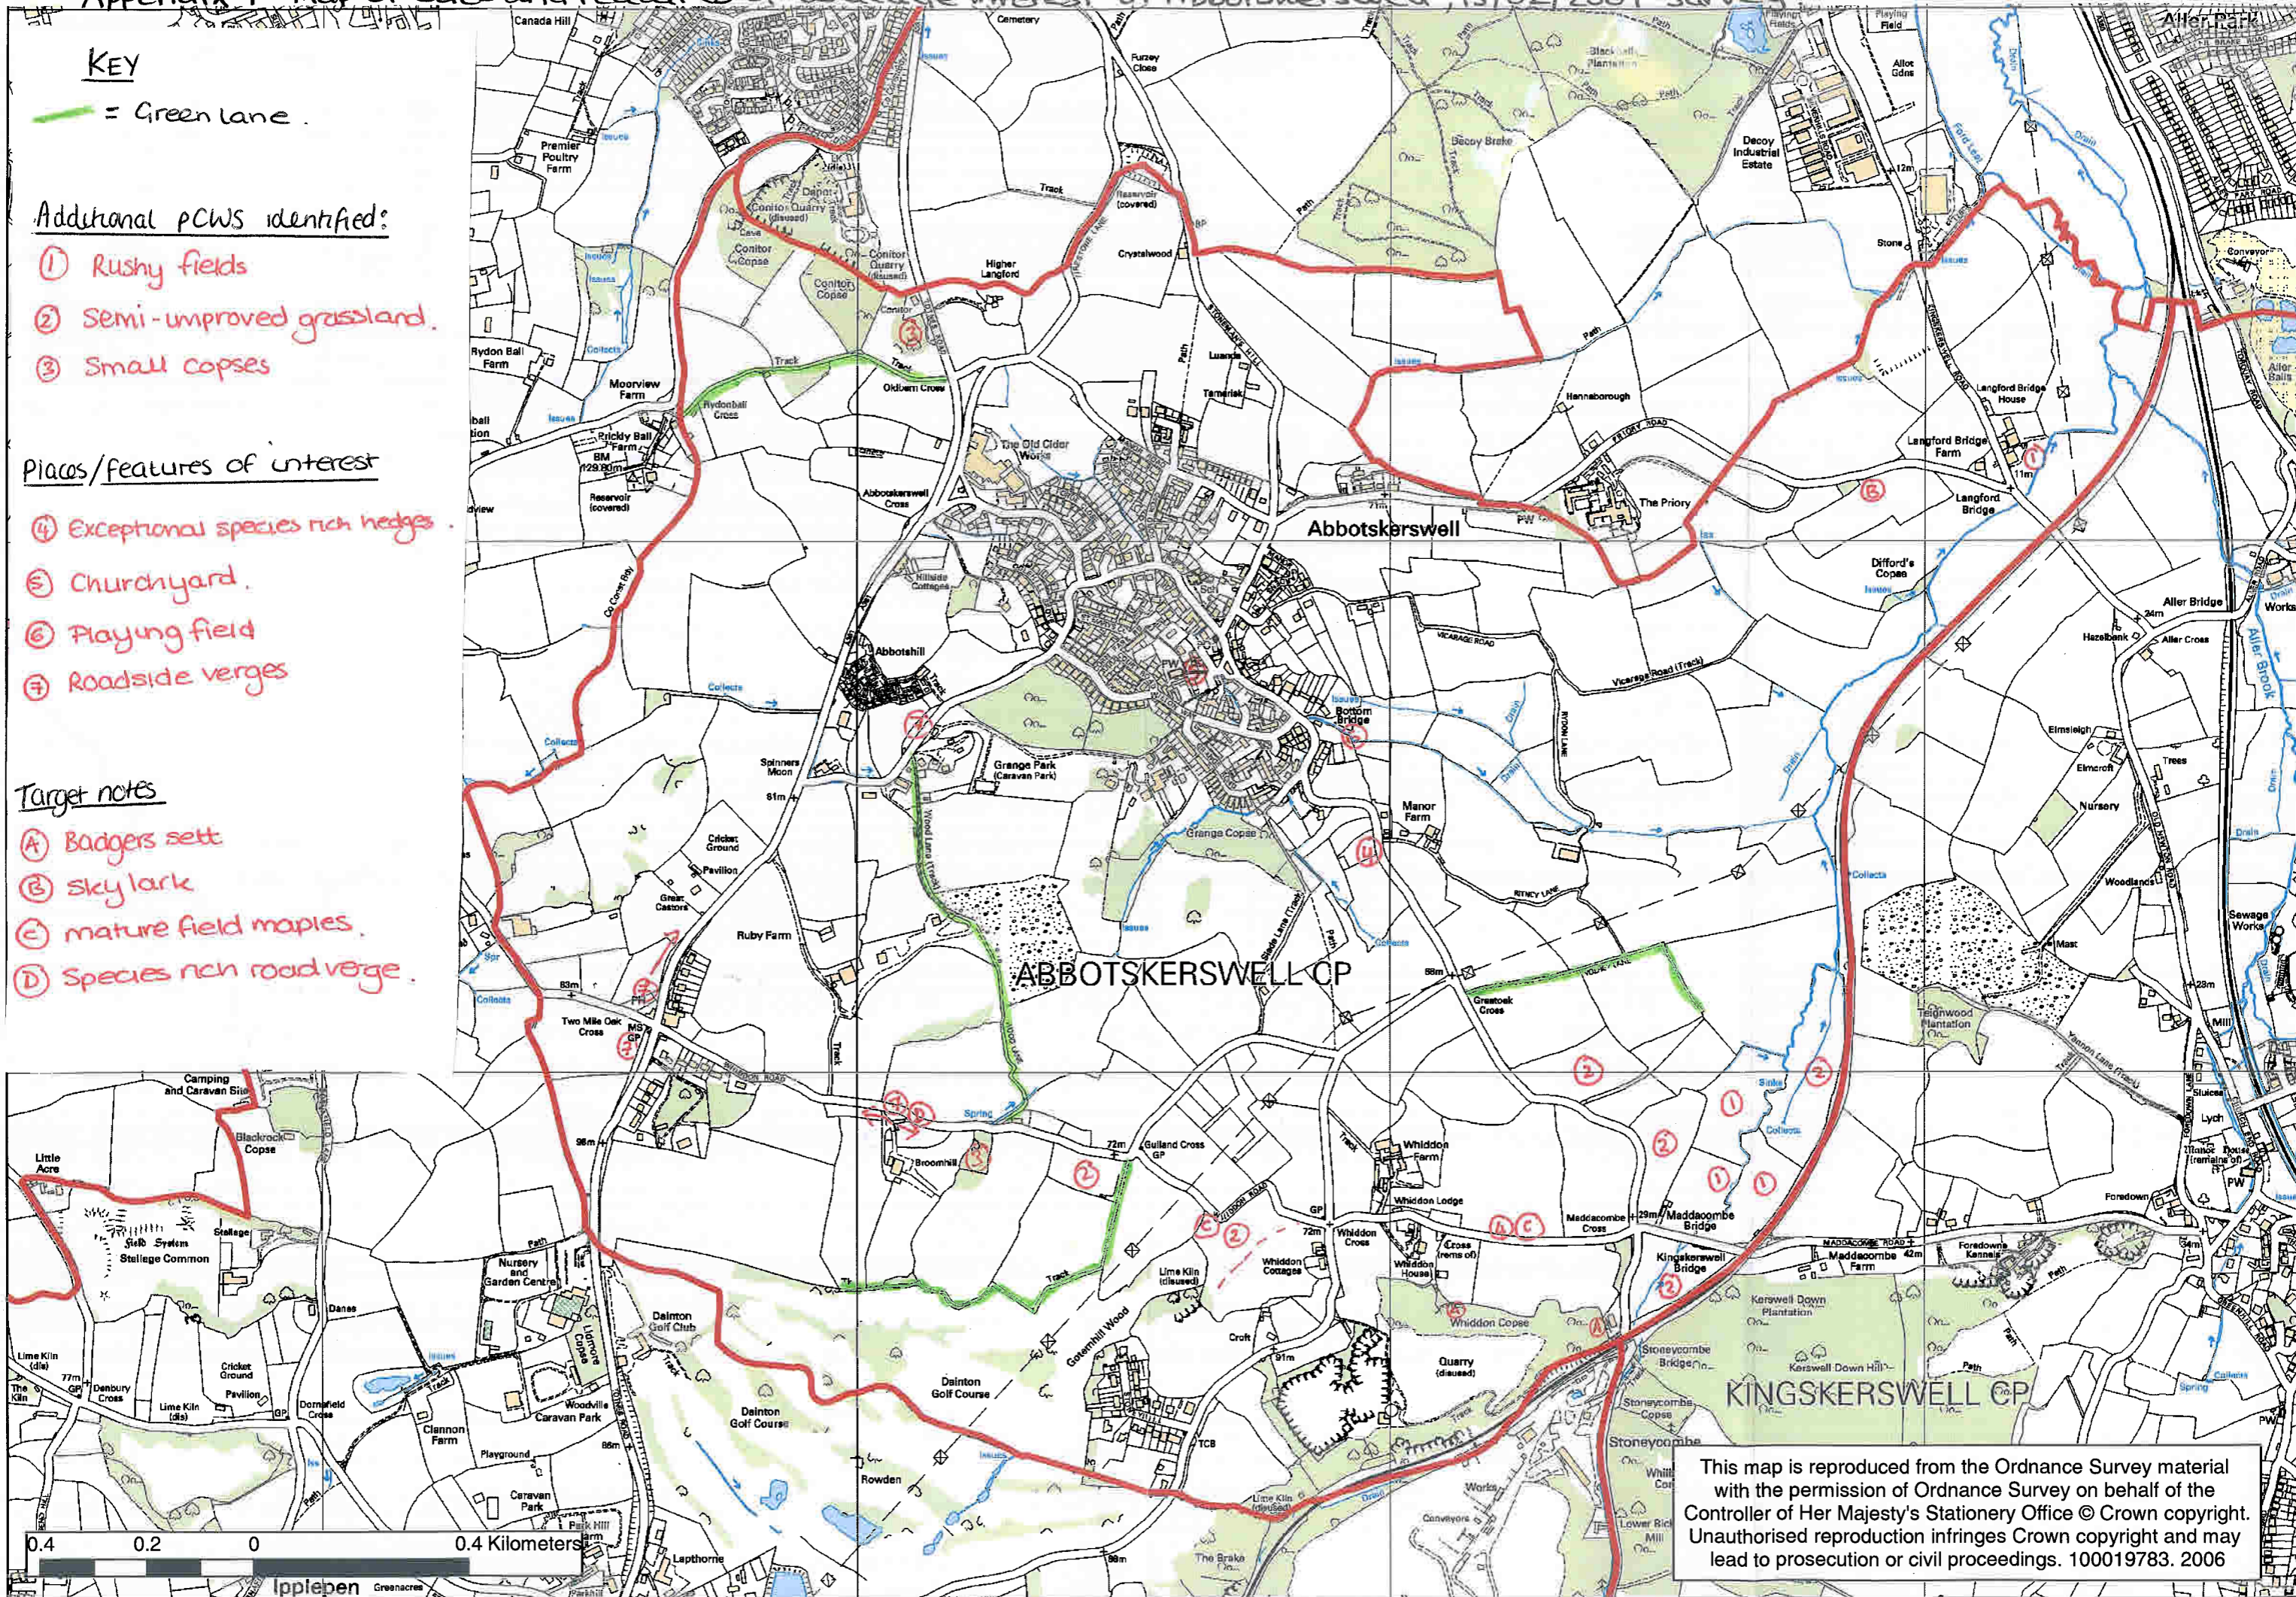

Appendix 7 - map of sites and features of wildlife interest in Abbotskerswell, 13/02/2007 survey

KEY

— = Green lane

Additional PCWS identified:

- ① Rushy fields
- ② Semi-improved grassland
- ③ Small copses

Places/features of interest

- ④ Exceptional species rich hedges
- ⑤ Churchyard
- ⑥ Playing field
- ⑦ Roadside verges

Target notes

- Ⓐ Badgers sett
- Ⓑ sky lark
- Ⓒ mature field maples
- Ⓓ species rich road verge

This map is reproduced from the Ordnance Survey material with the permission of Ordnance Survey on behalf of the Controller of Her Majesty's Stationery Office © Crown copyright. Unauthorised reproduction infringes Crown copyright and may lead to prosecution or civil proceedings. 100019783. 2006